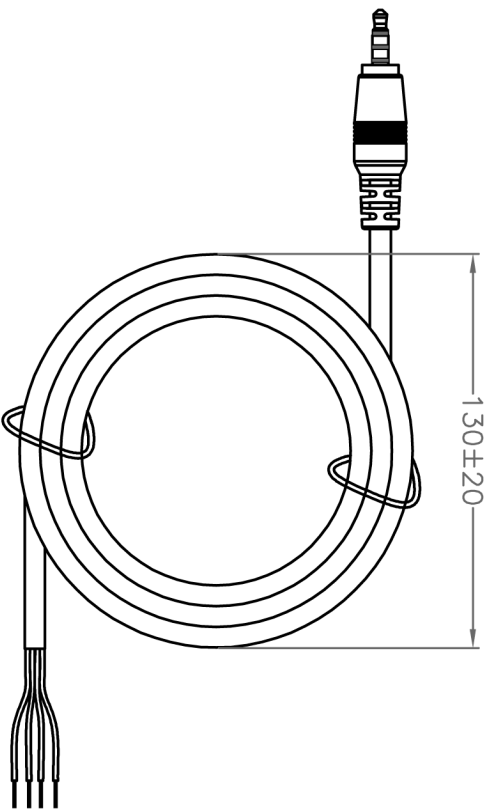

Scale: 2:1

WIRING SCHEME:

A	Tip, Red Wire
B	1st Ring, Black Wire
C	2nd Ring, Yellow Wire
D	3rd Ring, White Wire
E	Inside Sleeve, Green Wire
F	Outside Sleeve, Blue Wire

NOTES:

1. Cable: NOUL 26#/6C(Red. Yellow. Green. Black. Blue. White)(0.16*7)+Shield(0.2*7)+Aluminum foil ϕ 4.5 60P Black L=1820mm;
2. Plug: P/N P36826(Gi1t)
3. Molding Material: PVC Black.
4. Magic: 14cm Black

ROHS

品名 TITLE	Cable Assy. 6C 3.5mm Plug To Stripped/Tinned Ends, Shielded			日期 DATE	11/04/2003
品號 PART NO.				繪圖 DRAWN	Diny
圖號 DRAWING NO.	CA-356CS			版本 REV.	A
客戶品號 CUSTOMER P/N				比例 SCALE	NON
公差 TOLERANCE	.X ±0.5 .XX ±0.2			單位 UNIT	mm
DESCRIPTION				核准 APPROVED	Swallow
REV				DATE	
ARBA					